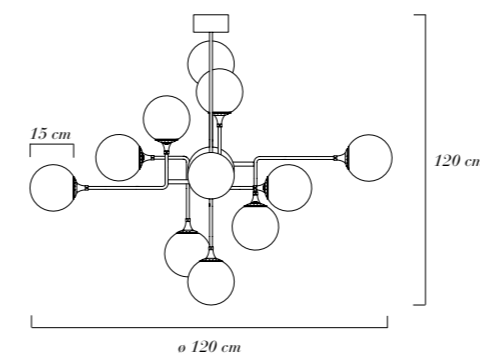

Sospensione 12 luci / Chandelier 12 lights

Modello in ottone lucido, metallo e vetro opalino.
Polished brass, metal model and opal glass.

Cod. 50052140
Ottone lucido, nero, vetro opalino
Polished brass, black, opal glass

CE ⊕
230 V - E14 - max 12 x 40 W

⊕
120 V - E12 - max 12 x 40 W

SERIE S5050
1959